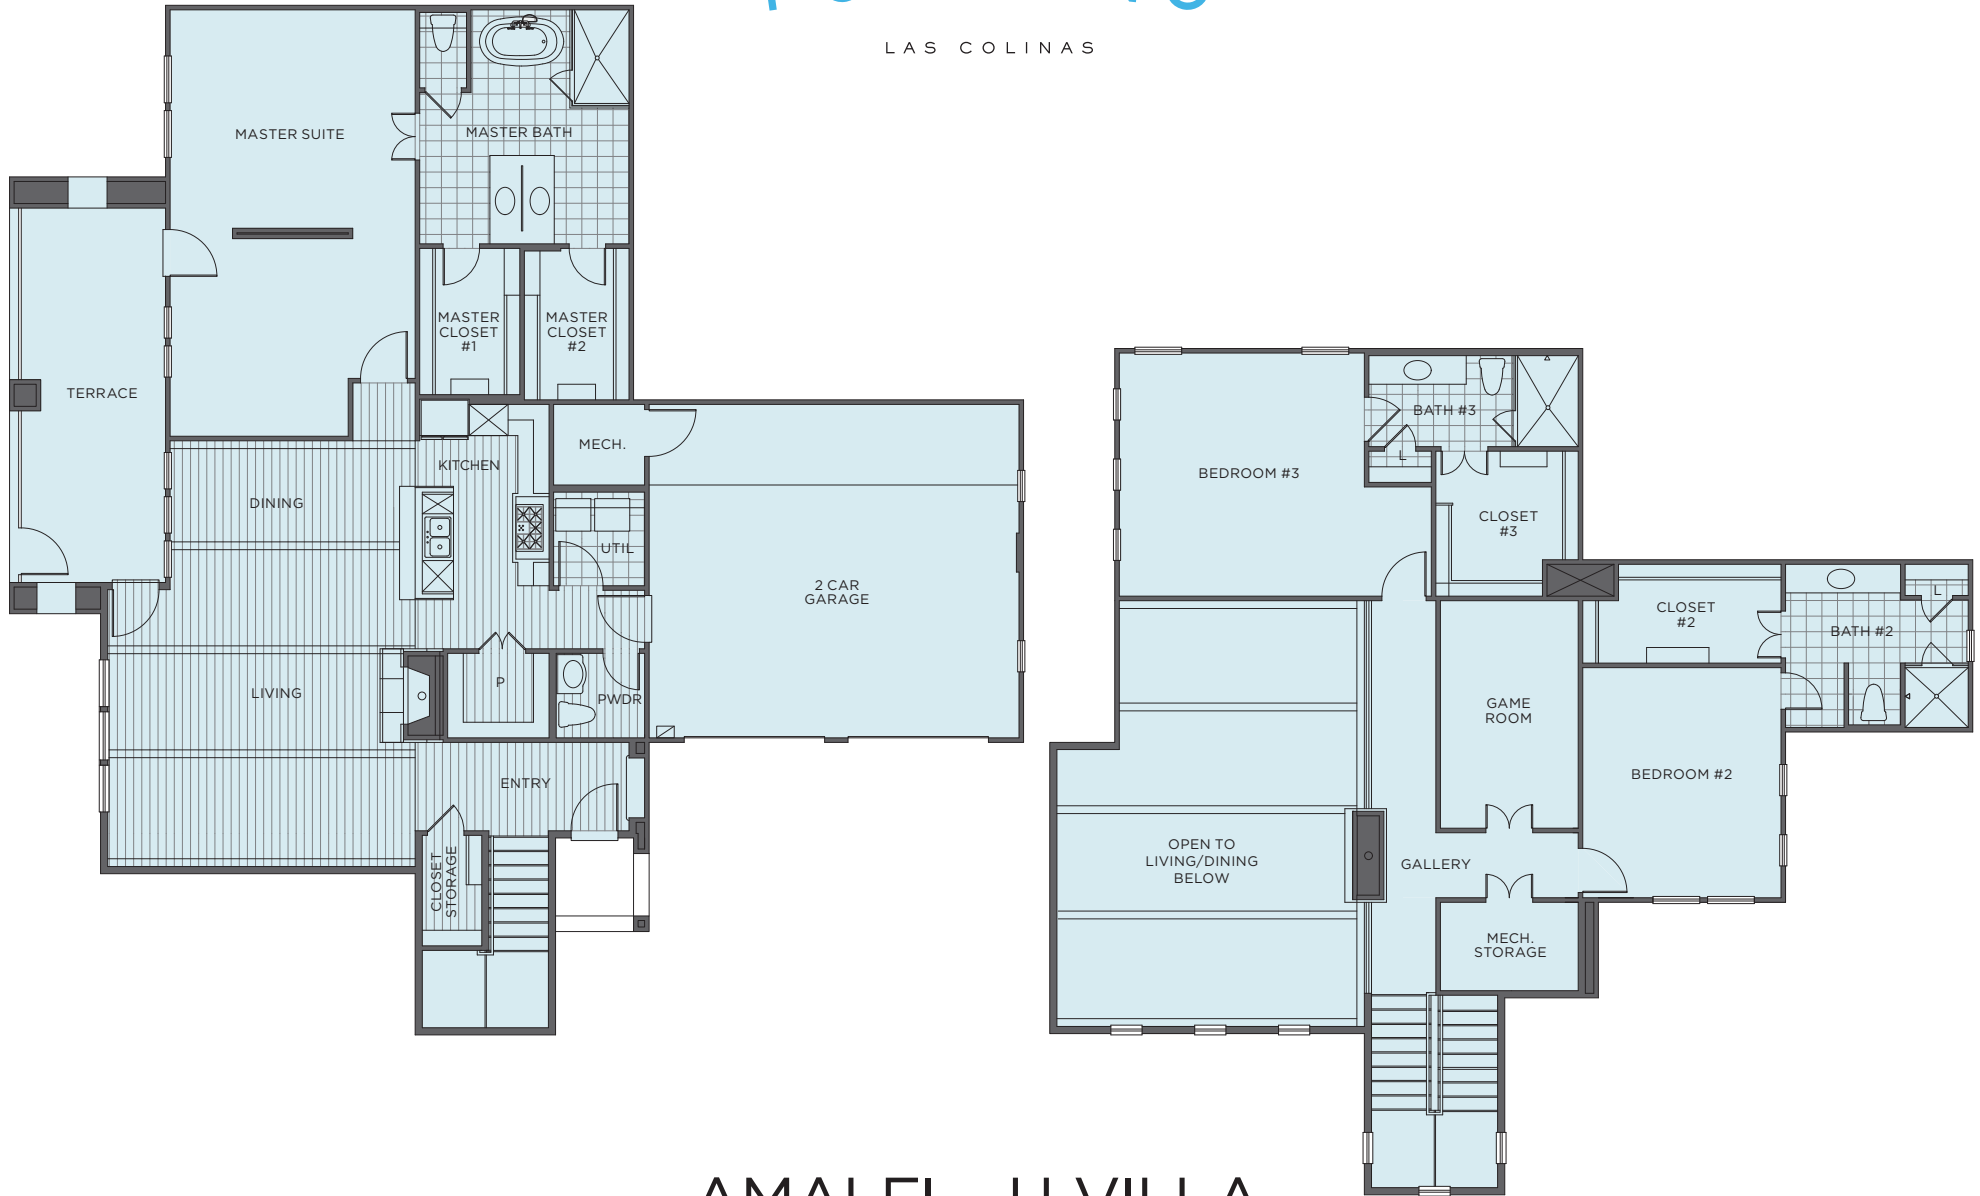

POSITANO

LAS COLINAS

AMALFI - H VILLA

3 BEDROOM | 3.5 BATH

LIVING 3,070 SQ FT | TERRACE 270 SQ FT | GARAGE 560 SQ FT

TOTAL SQUARE FOOTAGE

3,900

Floor plans shown are not to any particular scale and are subject to change. All dimensions are approximate and may vary from actual dimensions and from the description and definition of the "unit" as set forth in the purchase contract.