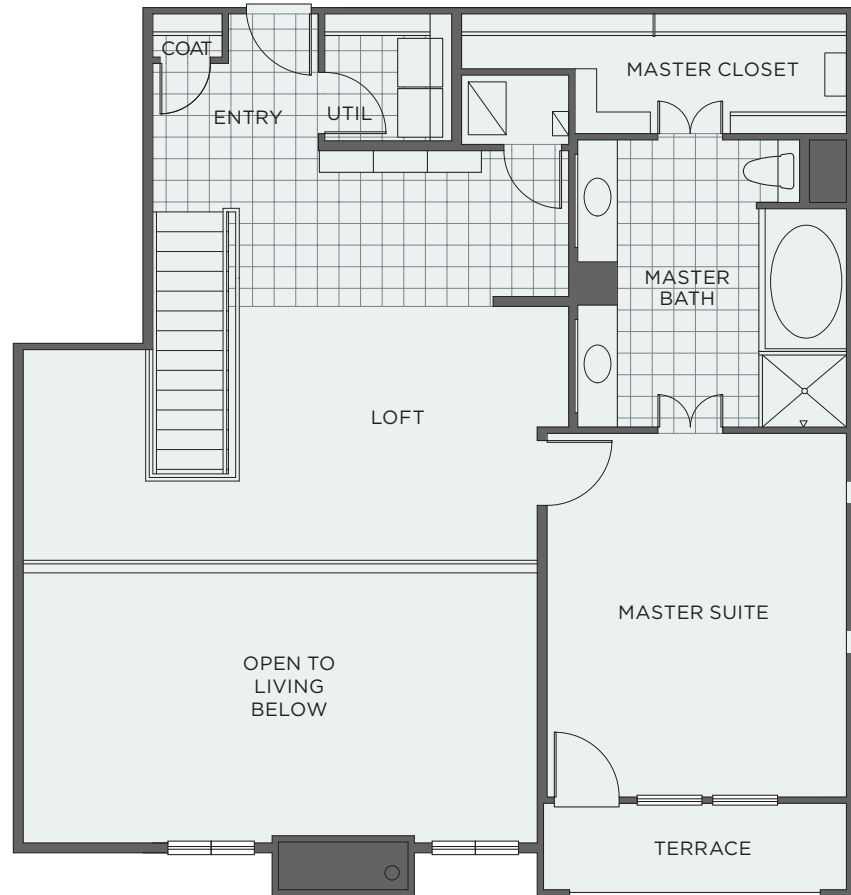

POSITANO

LAS COLINAS

RAVELLO - D2 FLAT

2 BEDROOM | 2.5 BATH

LIVING 2,482 SQ FT | TERRACE 162 SQ FT

TOTAL SQUARE FOOTAGE

2,644

Floor plans shown are not to any particular scale and are subject to change. All dimensions are approximate and may vary from actual dimensions and from the description and definition of the "unit" as set forth in the purchase contract.