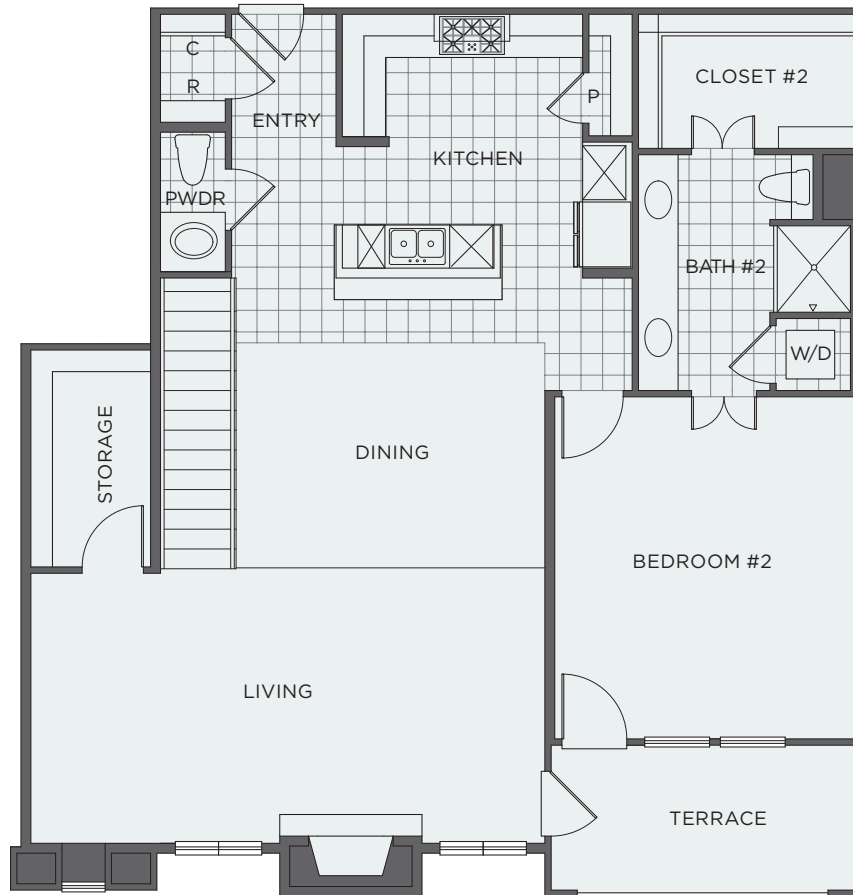

POSITANO

LAS COLINAS

RAVELLO - D2 FLAT

2 BEDROOM | 2.5 BATH

LIVING 2,482 SQ FT | TERRACE 162 SQ FT

TOTAL SQUARE FOOTAGE

2,644

Floor plans shown are not to any particular scale and are subject to change. All dimensions are approximate and may vary from actual dimensions and from the description and definition of the "unit" as set forth in the purchase contract.