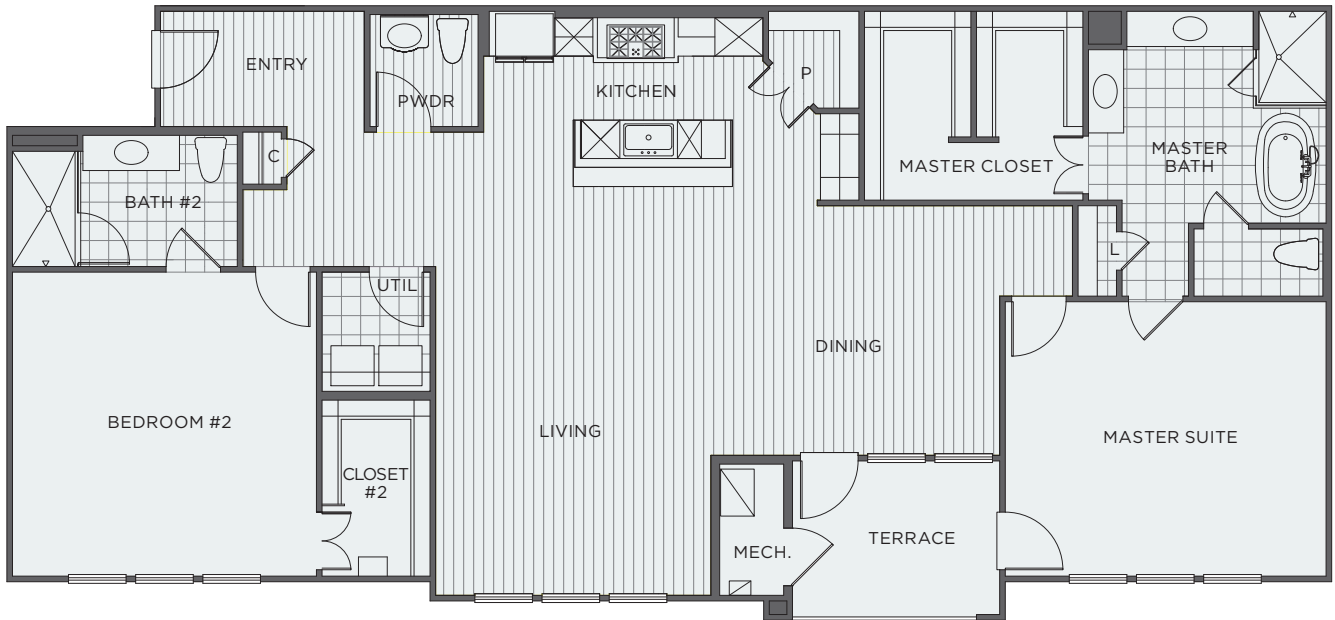

POSITANO

LAS COLINAS

SORRENTO - C FLAT

1st FLOOR

2 BEDROOM | 2.5 BATH

LIVING 1,955 SQ FT | TERRACE 110 SQ FT

TOTAL SQUARE FOOTAGE

2,065

Floor plans shown are not to any particular scale and are subject to change. All dimensions are approximate and may vary from actual dimensions and from the description and definition of the "unit" as set forth in the purchase contract.