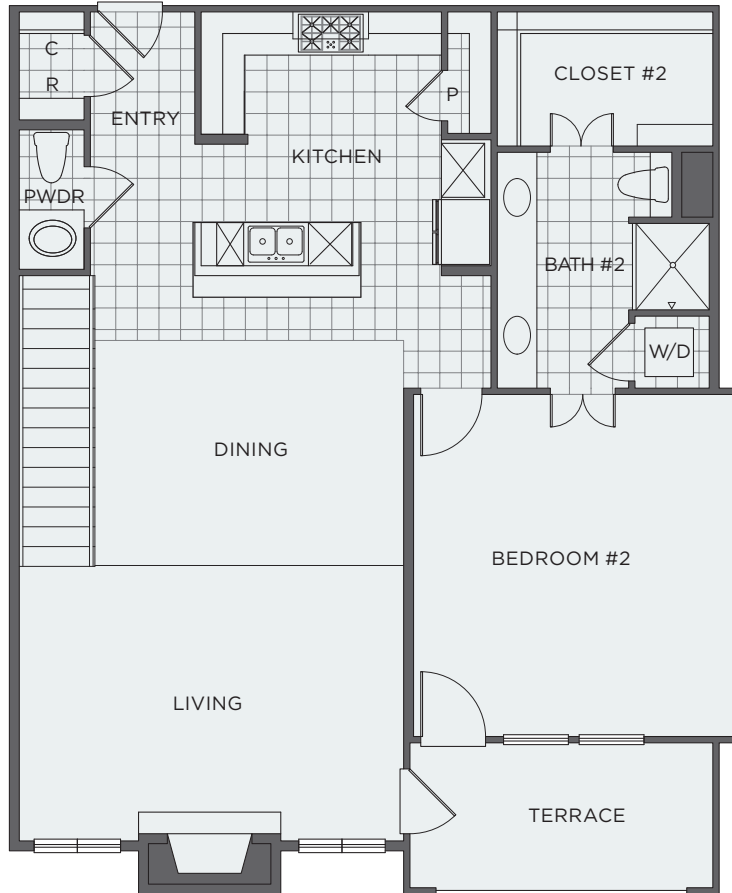

POSITANO

LAS COLINAS

RAVELLO - D1 FLAT

2 BEDROOM | 2.5 BATH

LIVING 2,181 SQ FT | TERRACE 141 SQ FT

TOTAL SQUARE FOOTAGE

2,322

Floor plans shown are not to any particular scale and are subject to change. All dimensions are approximate and may vary from actual dimensions and from the description and definition of the "unit" as set forth in the purchase contract.