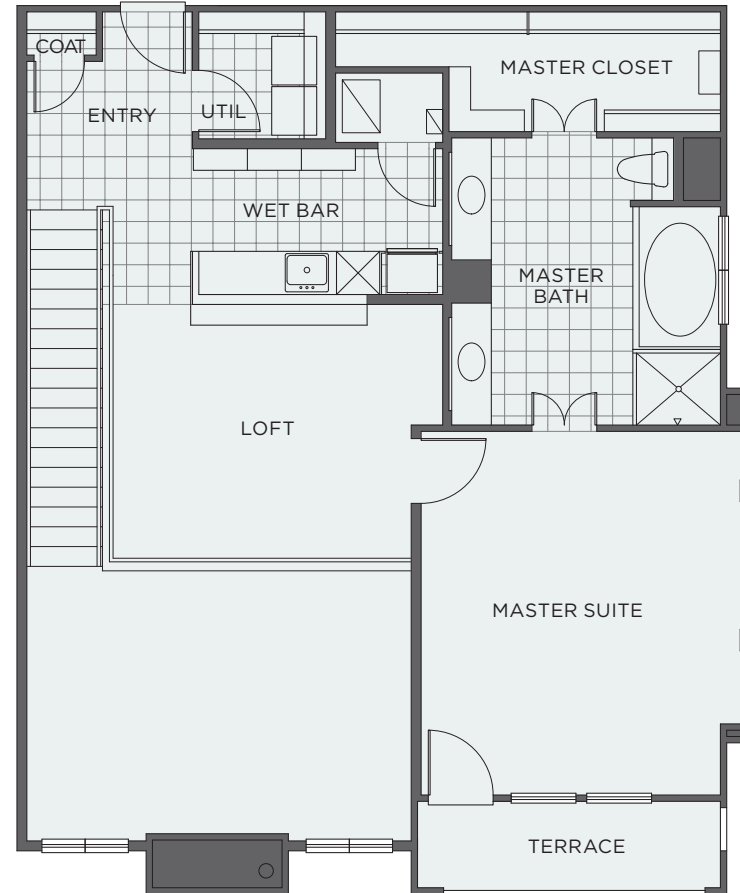

POSITANO

LAS COLINAS

RAVELLO - D1 FLAT

2 BEDROOM | 2.5 BATH

LIVING 2,181 SQ FT | TERRACE 141 SQ FT

TOTAL SQUARE FOOTAGE

2,322

Floor plans shown are not to any particular scale and are subject to change. All dimensions are approximate and may vary from actual dimensions and from the description and definition of the "unit" as set forth in the purchase contract.